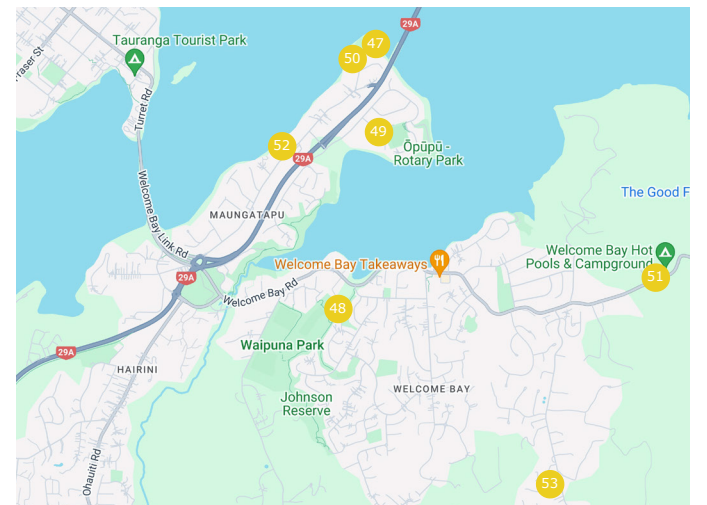

TAURANGA CENTRAL

- 16 **Andrea Green**
Painter Portraiture
Imprint Gallery / Historic Village, 159 17th Ave
- 17 **Astrid Freeman**
Painter
Villa Studios / Historic Village, 159 17th Ave
- 18 **Hayley Smith**
Painter / Fibre Artist
Okorore / Historic Village, 159 17th Ave
- 19 **Jenny Tollemache**
Abstract Artist
45 Watling Street, Gate Pa
- 20 **Jo Tindling**
Geometric Artist
The Incubator / Historic Village, 159 17th Ave
- 21 **John Baxter**
Painter, Oil
14 Lisbon Street, Greerton, Tauranga
- 22 **Katja Pott**
Multidisciplinary Artist
114A Sixteenth Avenue, Tauranga South
- 23 **Kaye Davis**
Photographic Artist
59 Ninth Avenue, Tauranga

MAUNGATAPU - WELCOME BAY

- 47 **Debbie Tipuna**
Multi media
6 Wikitoria Street, Maungatapu
- 48 **Frith Arts**
Gourd Carver
10 Cumberland Crescent, Welcome Bay
- 49 **Graham Crow**
Abstract & Wall Works
29 Te Wati Street, Maungatapu
- 50 **Heather Perring**
Landscape painter
402 Maungatapu Road, Maungatapu
- 51 **Michelle Clair**
Multi-disciplinary
403R Welcome Bay Road
- 52 **Sue Mac Dougall**
Abstract painter
23 Vine Avenue, Maungatapu
- 53 **Ulemj Glamuzina**
Abstract Artist
26 Holcombrooke Lane, Welcome Bay

- 80 **Zoe Sizemore**
Painter
12 Carrington Drive, Papamoa Beach

**FREE
EVENT**

BOP FEB 23-25
OPEN STUDIOS
ATHENREE TO PUKEHINA
9.30-4.30 daily
ART TRAIL WEEKEND

Welcome to the 2024 BOP Open Studios Art Trail weekend

- Grab a pen and mark your 'must see' artists.
- Plan your route and make sure you know if there's any traffic or roadworks to navigate.
- Park considerately at each studio.
- Check out nearby cafes and restaurants for a spot of lunch or a refreshing beverage.
- Follow your favourite artists on social media or sign up to their emails, so you can get a good feel for what to expect.
- Follow us @bopopenstudios on Facebook or Instagram so you don't miss any great offers or announcements related to the event.
- Pack a raincoat - just in case!